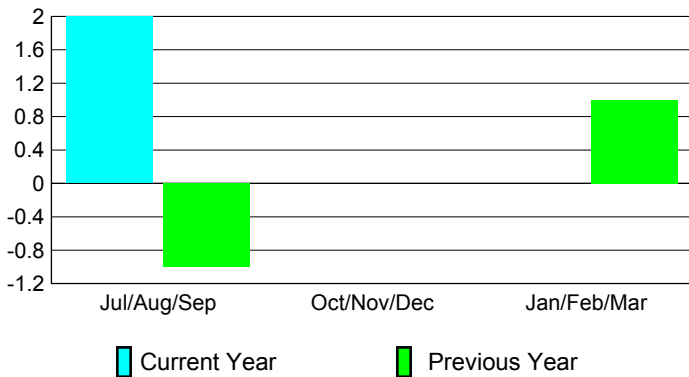

Comparison of Club Gain/Loss

Current Year Compared to the Previous Year