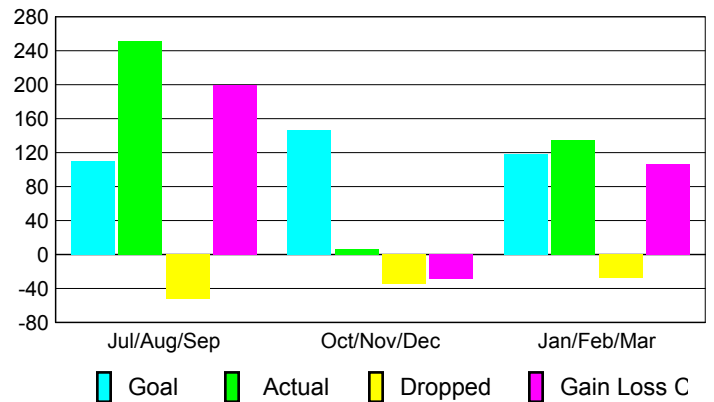

### YTD Status Quo Clubs 2009-2010

Status Quo Clubs Compared to Status Quo Members

## MEMBERSHIP

Membership Results  
2009-2010

Membership  
2008-2009

Month	Net Memb Goal	Actual New Memb	Actual Dropped Memb	Gain/Loss of Memb	Gain/Loss of Memb
Jul/Aug/Sep	110	252	-52	200	149
Oct/Nov/Dec	146	6	-35	-29	-14
Jan/Feb/Mar	118	135	-28	107	163
<b>Totals</b>	<b>374</b>	<b>393</b>	<b>-115</b>	<b>278</b>	<b>298</b>

### Membership Results 2009-2010

Goal, New, Dropped, Gain/Loss

### Comparison of Membership Gain/Loss

Current Year Compared to the Previous Year