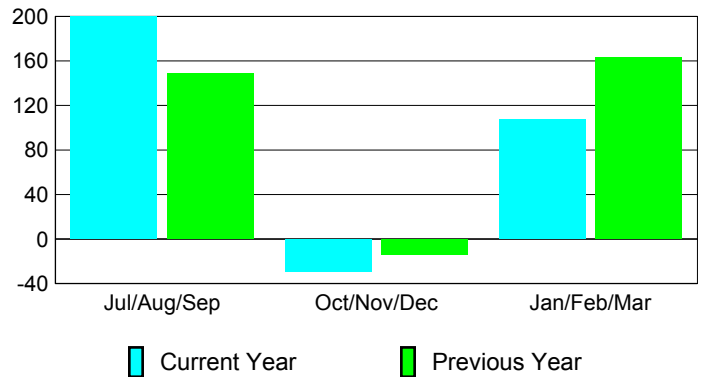

Comparison of Membership Gain/Loss

Current Year Compared to the Previous Year