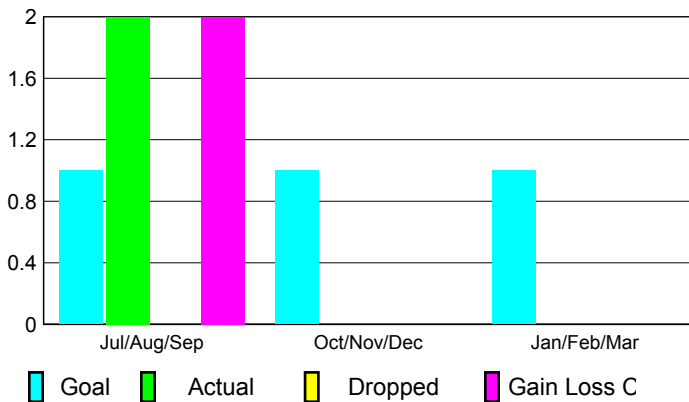

## CLUBS

Club Results  
2009-2010

Clubs  
2008-2009

Month	New Club Goal	Actual New Clubs	Actual Dropped Clubs	Gain/Loss of Clubs	Gain/Loss of Clubs
Jul/Aug/Sep	1	2	0	2	-1
Oct/Nov/Dec	1	0	0	0	0
Jan/Feb/Mar	1	0	0	0	1
<b>Totals</b>	<b>3</b>	<b>2</b>	<b>0</b>	<b>2</b>	<b>0</b>

### Club Results 2009-2010

Goal, New, Dropped, Gain/Loss